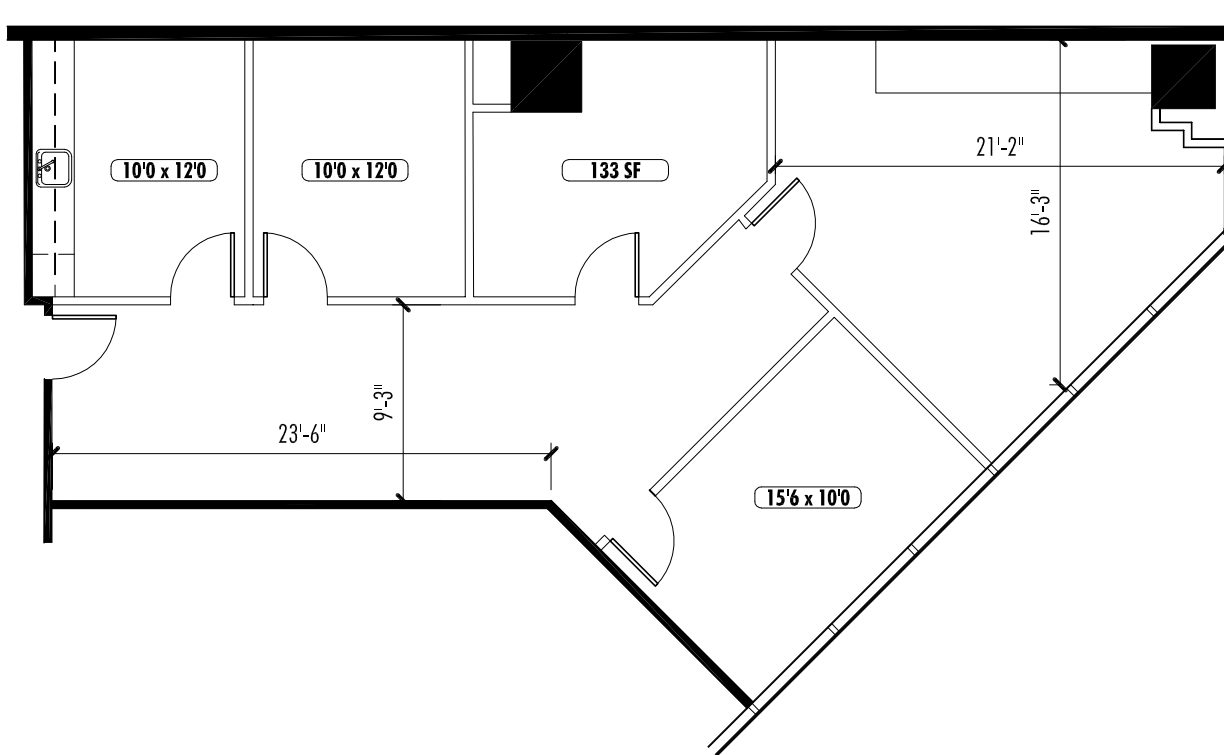

Key Plan

North

**PMRG** | PM Realty Group

Scott Rees | 404.671.4746 | srees@pmrg.com  
Zach Wooten | 404.671.4715 | zwooten@pmrg.com

**Platinum Tower • Suite 340 • 1,525 RSF**

**Available Suite**