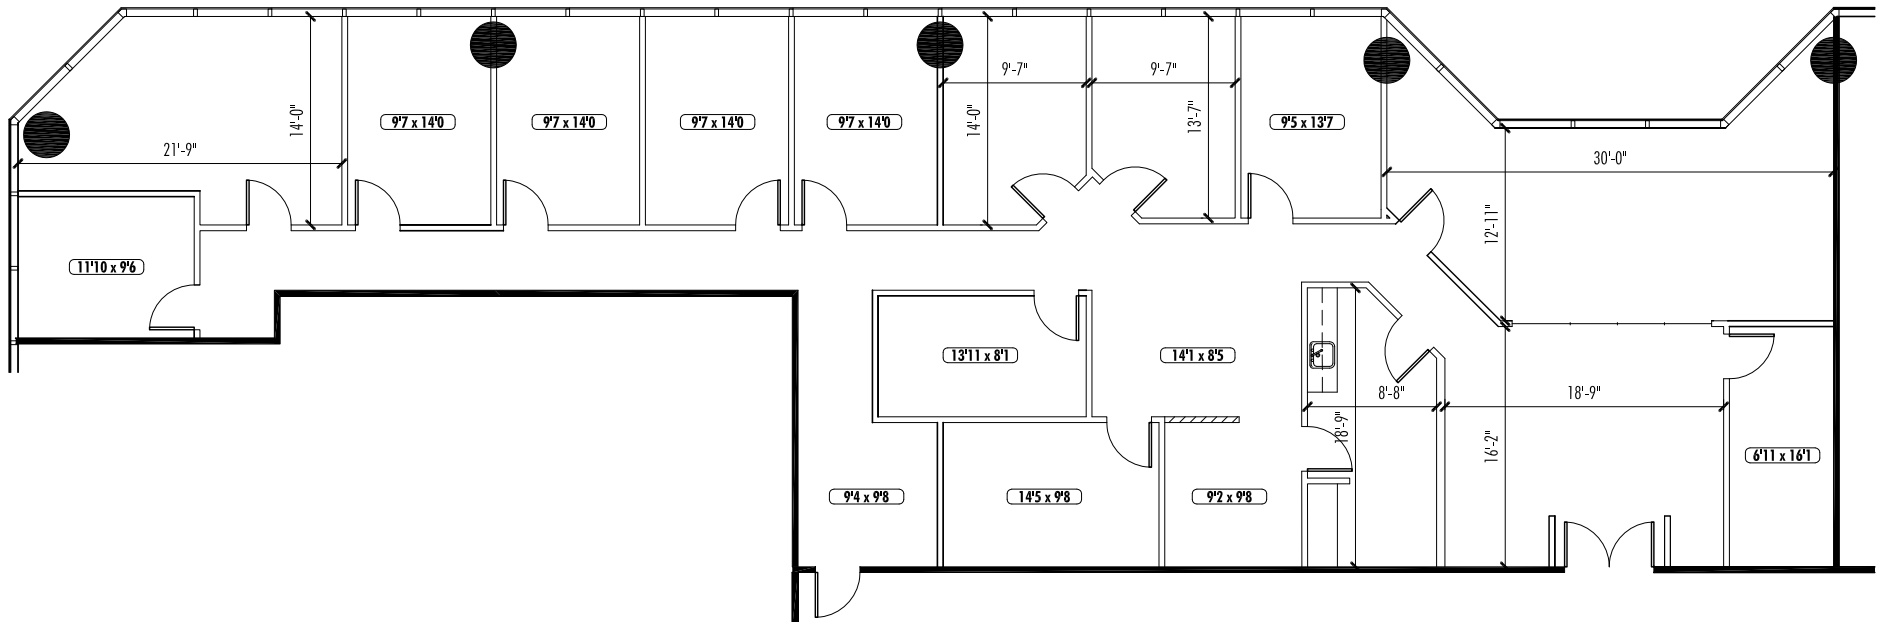

Key Plan

North

PMRG | PM Realty Group

Scott Rees | 404.671.4746 | srees@pmrg.com
Zach Wooten | 404.671.4715 | zwooten@pmrg.com

Platinum Tower · Suite 900 · 4,316 RSF

Available Suite