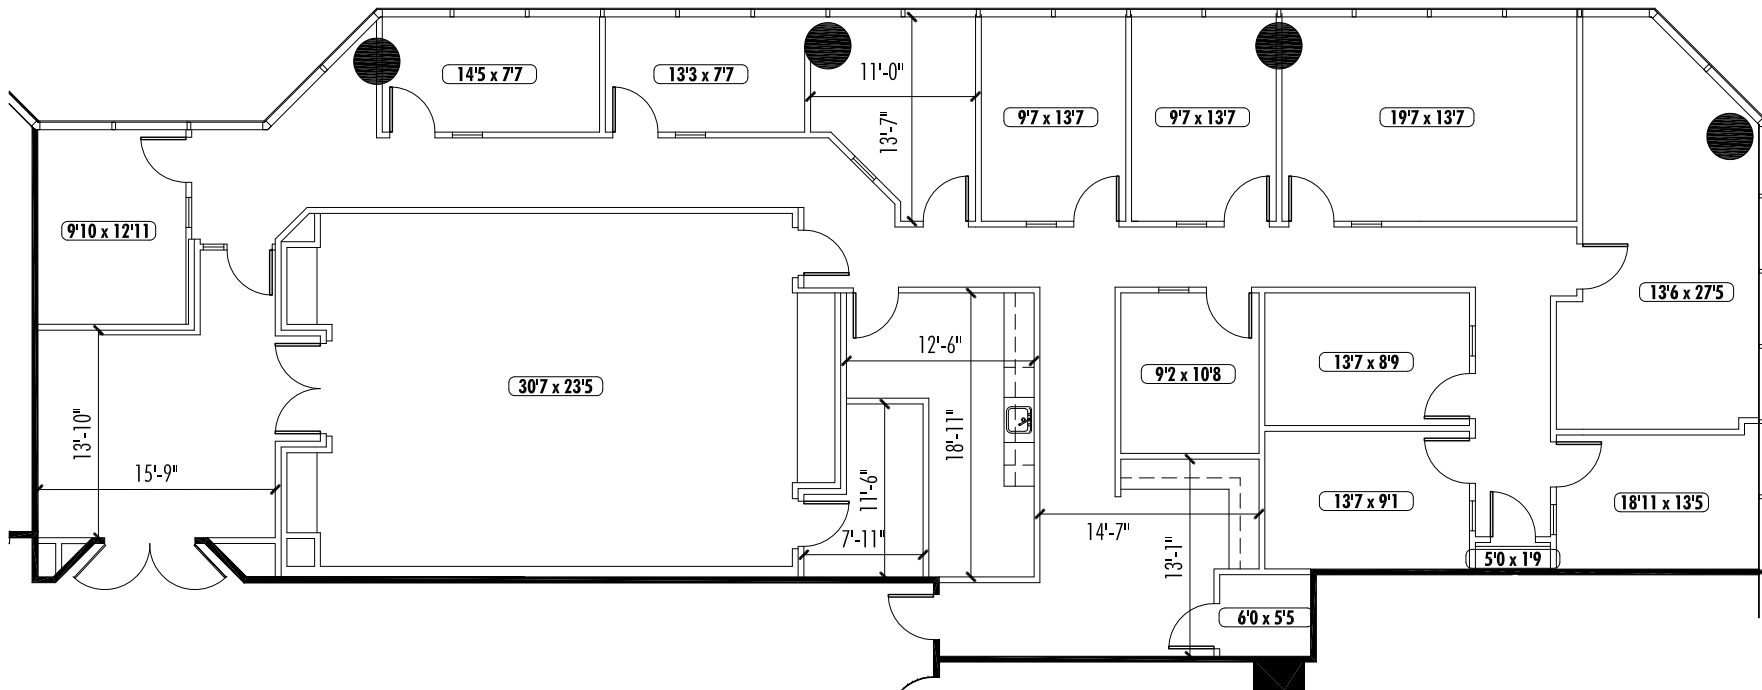

Key Plan

North

PMRG | PM Realty Group

Scott Rees | 404.671.4746 | srees@pmrg.com
Zach Wooten | 404.671.4715 | zwooten@pmrg.com

Platinum Tower • Suite 450 • 5,014 RSF

Available Suite