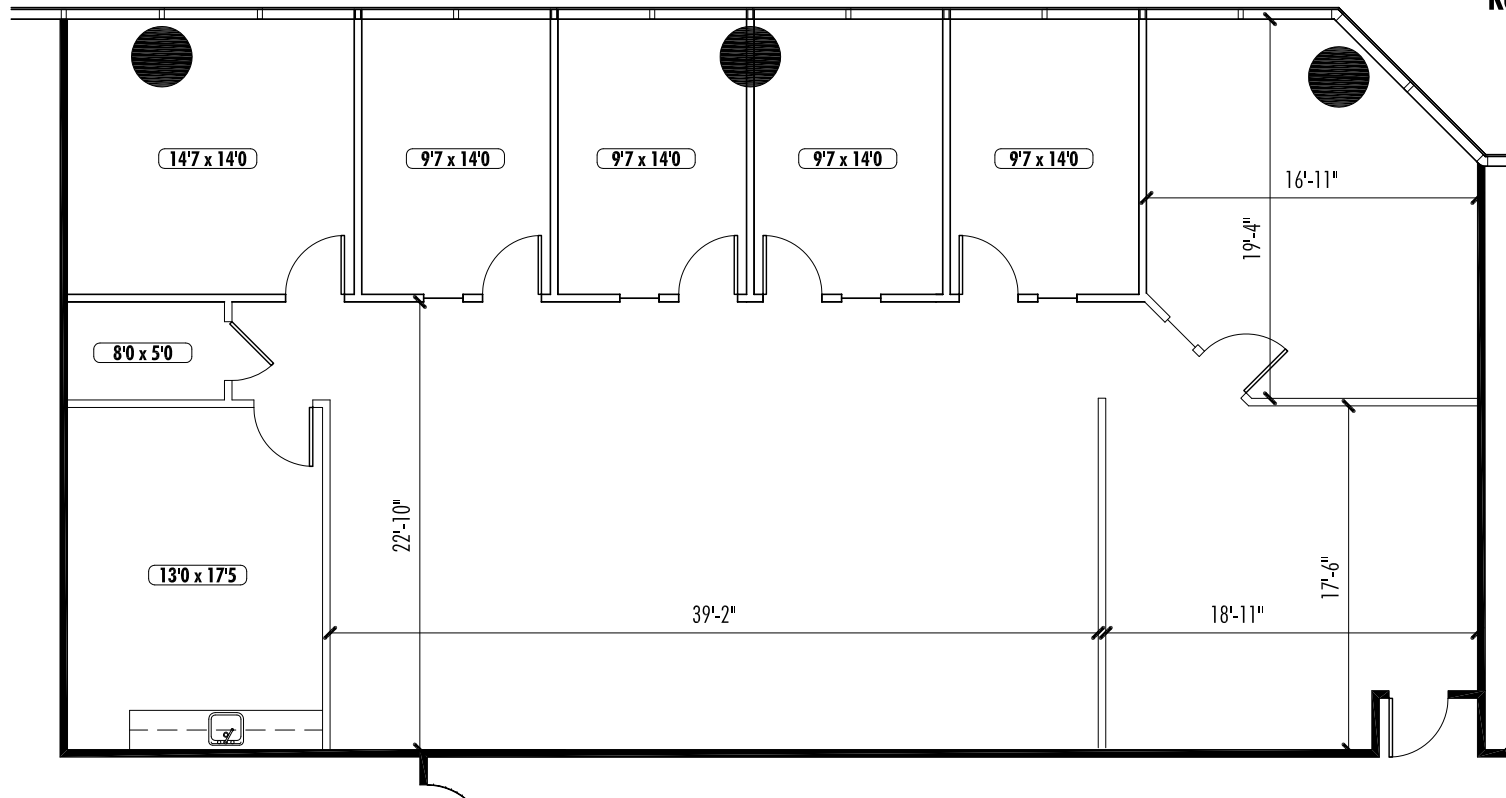

Key Plan

North

PMRG | PM Realty Group

Scott Rees | 404.671.4746 | srees@pmrg.com
Zach Wooten | 404.671.4715 | zwooten@pmrg.com

Platinum Tower · Suite 425 · 3,144 RSF

Available Suite