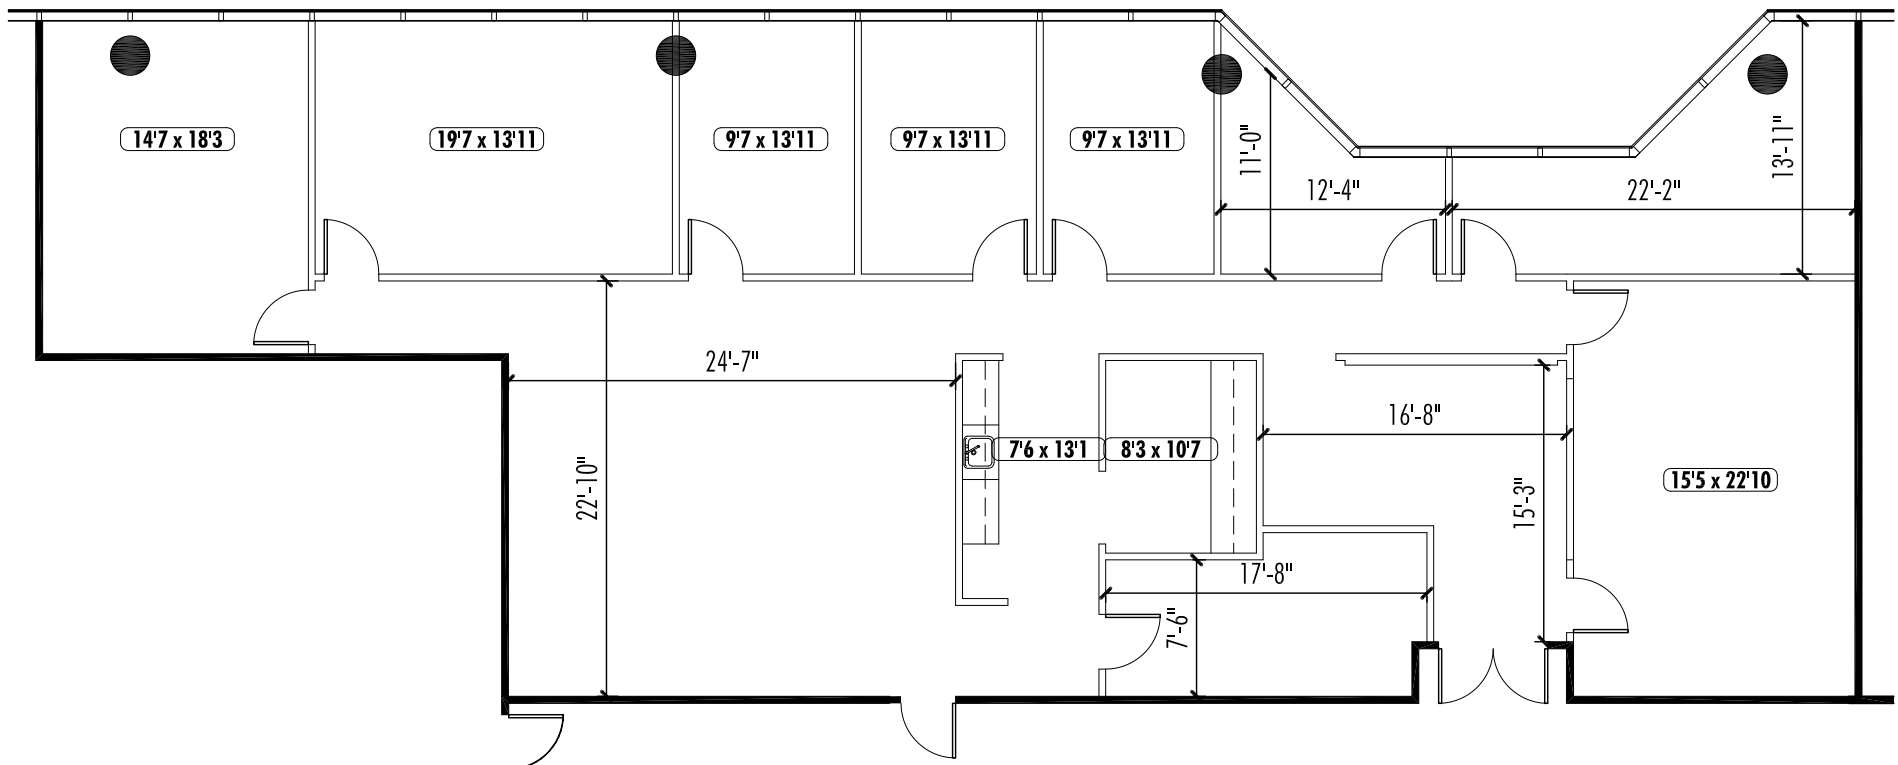

Key Plan

North

**PMRG** | PM Realty Group

Scott Rees | 404.671.4746 | srees@pmrg.com  
Zach Wooten | 404.671.4715 | zwooten@pmrg.com

**Platinum Tower • Suite 1250 • 3,630 RSF**

**Available Suite**